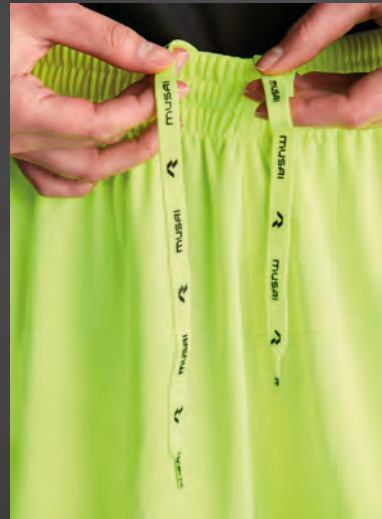

WICKING

BREATHABLE

VIFA WOMAN 0201

∞ A0

PANTALÓN CORTO DE MUJER.
DETALLE DE LOGO ESTAMPADO EN BAJO.

→ 100% Poliéster interlock reciclado

ADULT: XS, S, M, L, XL, 2XL

PVP: 9,00€ + IVA